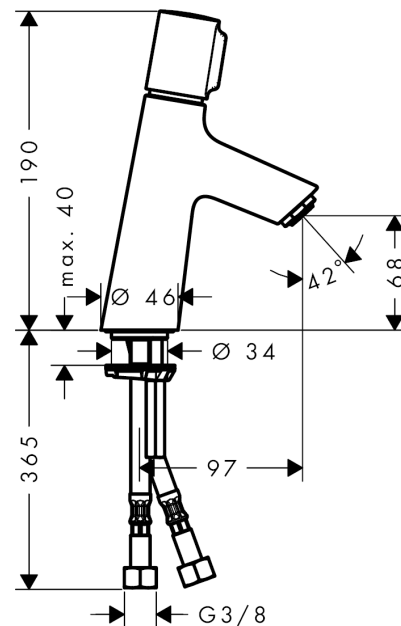

Talis Select S

Basin mixer 80 without waste set

Surfaces: **chrome** Article Number: **72041000**

Description

product features

- ComfortZone 80
- projection 97 mm
- normal spray
- flow rate: 5 l/min
- without waste set

Technology

Design awards

DESIGN PLUS

powered by: ISH

reddot award 2015
winner

Product image

Scale drawing

Flowchart